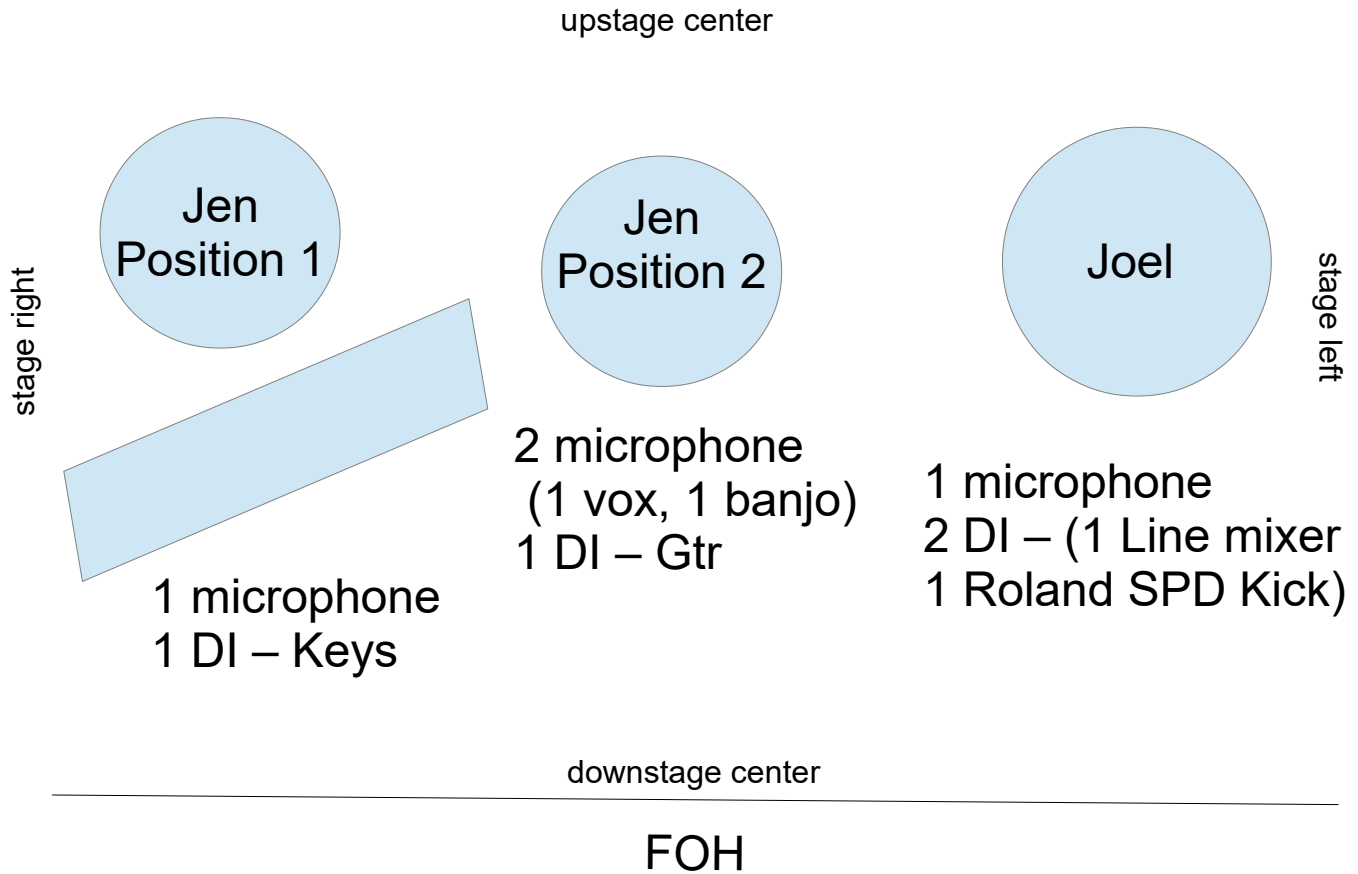

# STAGE PLOT AND SOUND REQUIREMENTS FOR ASHLEY & SIMPSON (with keyboard)

## **Total sound needs:**

4 microphones

4 DI inputs

\*Joel's line mixer requires a specific sound check to balance the 2 to 3 instruments he has going through the system. The line mixer has individual levels and mutes for each channel.